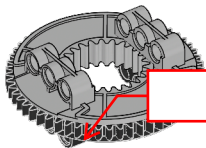

2x
Cam wheel, dark gray
4210759

1x
Gear shifter bearing, beige
4207456

1x
Gear shifter ring, red
4278957

1x
Gear shifter, red
4270473

1x
Gear/turntable, 24-tooth inner/
56-tooth outer, black
4624645

28x
Rubber track, red
6036424