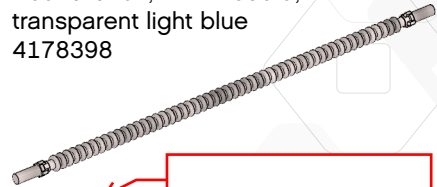

2x
Gearbox with wheel bearing, gray
4610377

2x
Belt, 15 mm, white
4544140

2x
Round brick, 2x2-module,
transparent light blue
4178398

2x
3 snap wheel bearing, dark gray
4610378

2x
Belt, 24 mm, red
4544143

2x
Corrugated flex rod, 19-module,
silver
6044636

2x
CVC ball joint, gray
4268659

2x
Belt, 26 mm, blue
4544147