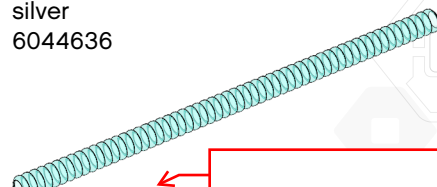

2x
Round brick, 2x2-module,
transparent light blue
4178398

2x
3 snap wheel bearing, dark gray
4610378

2x
Belt, 24 mm, red
4544143

2x
Corrugated flex rod, 19-module,
silver
6044636

2x
CVC ball joint, gray
4268659

2x
Belt, 26 mm, blue
4544147

4x
Corrugated tube, 19-module,
transparent light blue
4631648

2x
CVC cup joint, gray
4610374

2x
Belt, 33 mm, yellow
4544151

2x
Double bevel gear, 12-tooth, black
4177431

2x
Axle with ball, 1-module, gray
4211375