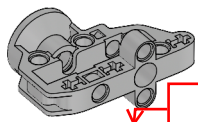

2x
1/2 beam, 2-module, black
4164133

3x
Angular block 5, 112.5°, black
4107084

2x
Gear rack, 22-tooth, black
4540906

10x
1/2 beam, 3-module, gray
4211566

2x
Angular block 6, 90°, black
4107767

1x
Gearbox, 3x3-module, black
4558692

5x
1/2 triangle beam, 5x3-module, gray
6009019

5x
3-spoke angular block, 3x120°,
brown
6005755

2x
Universal joint, 3-module, gray
4525904

2x
Gearbox with wheel bearing, gray
4610377

2x
Belt, 15 mm, white
4544140